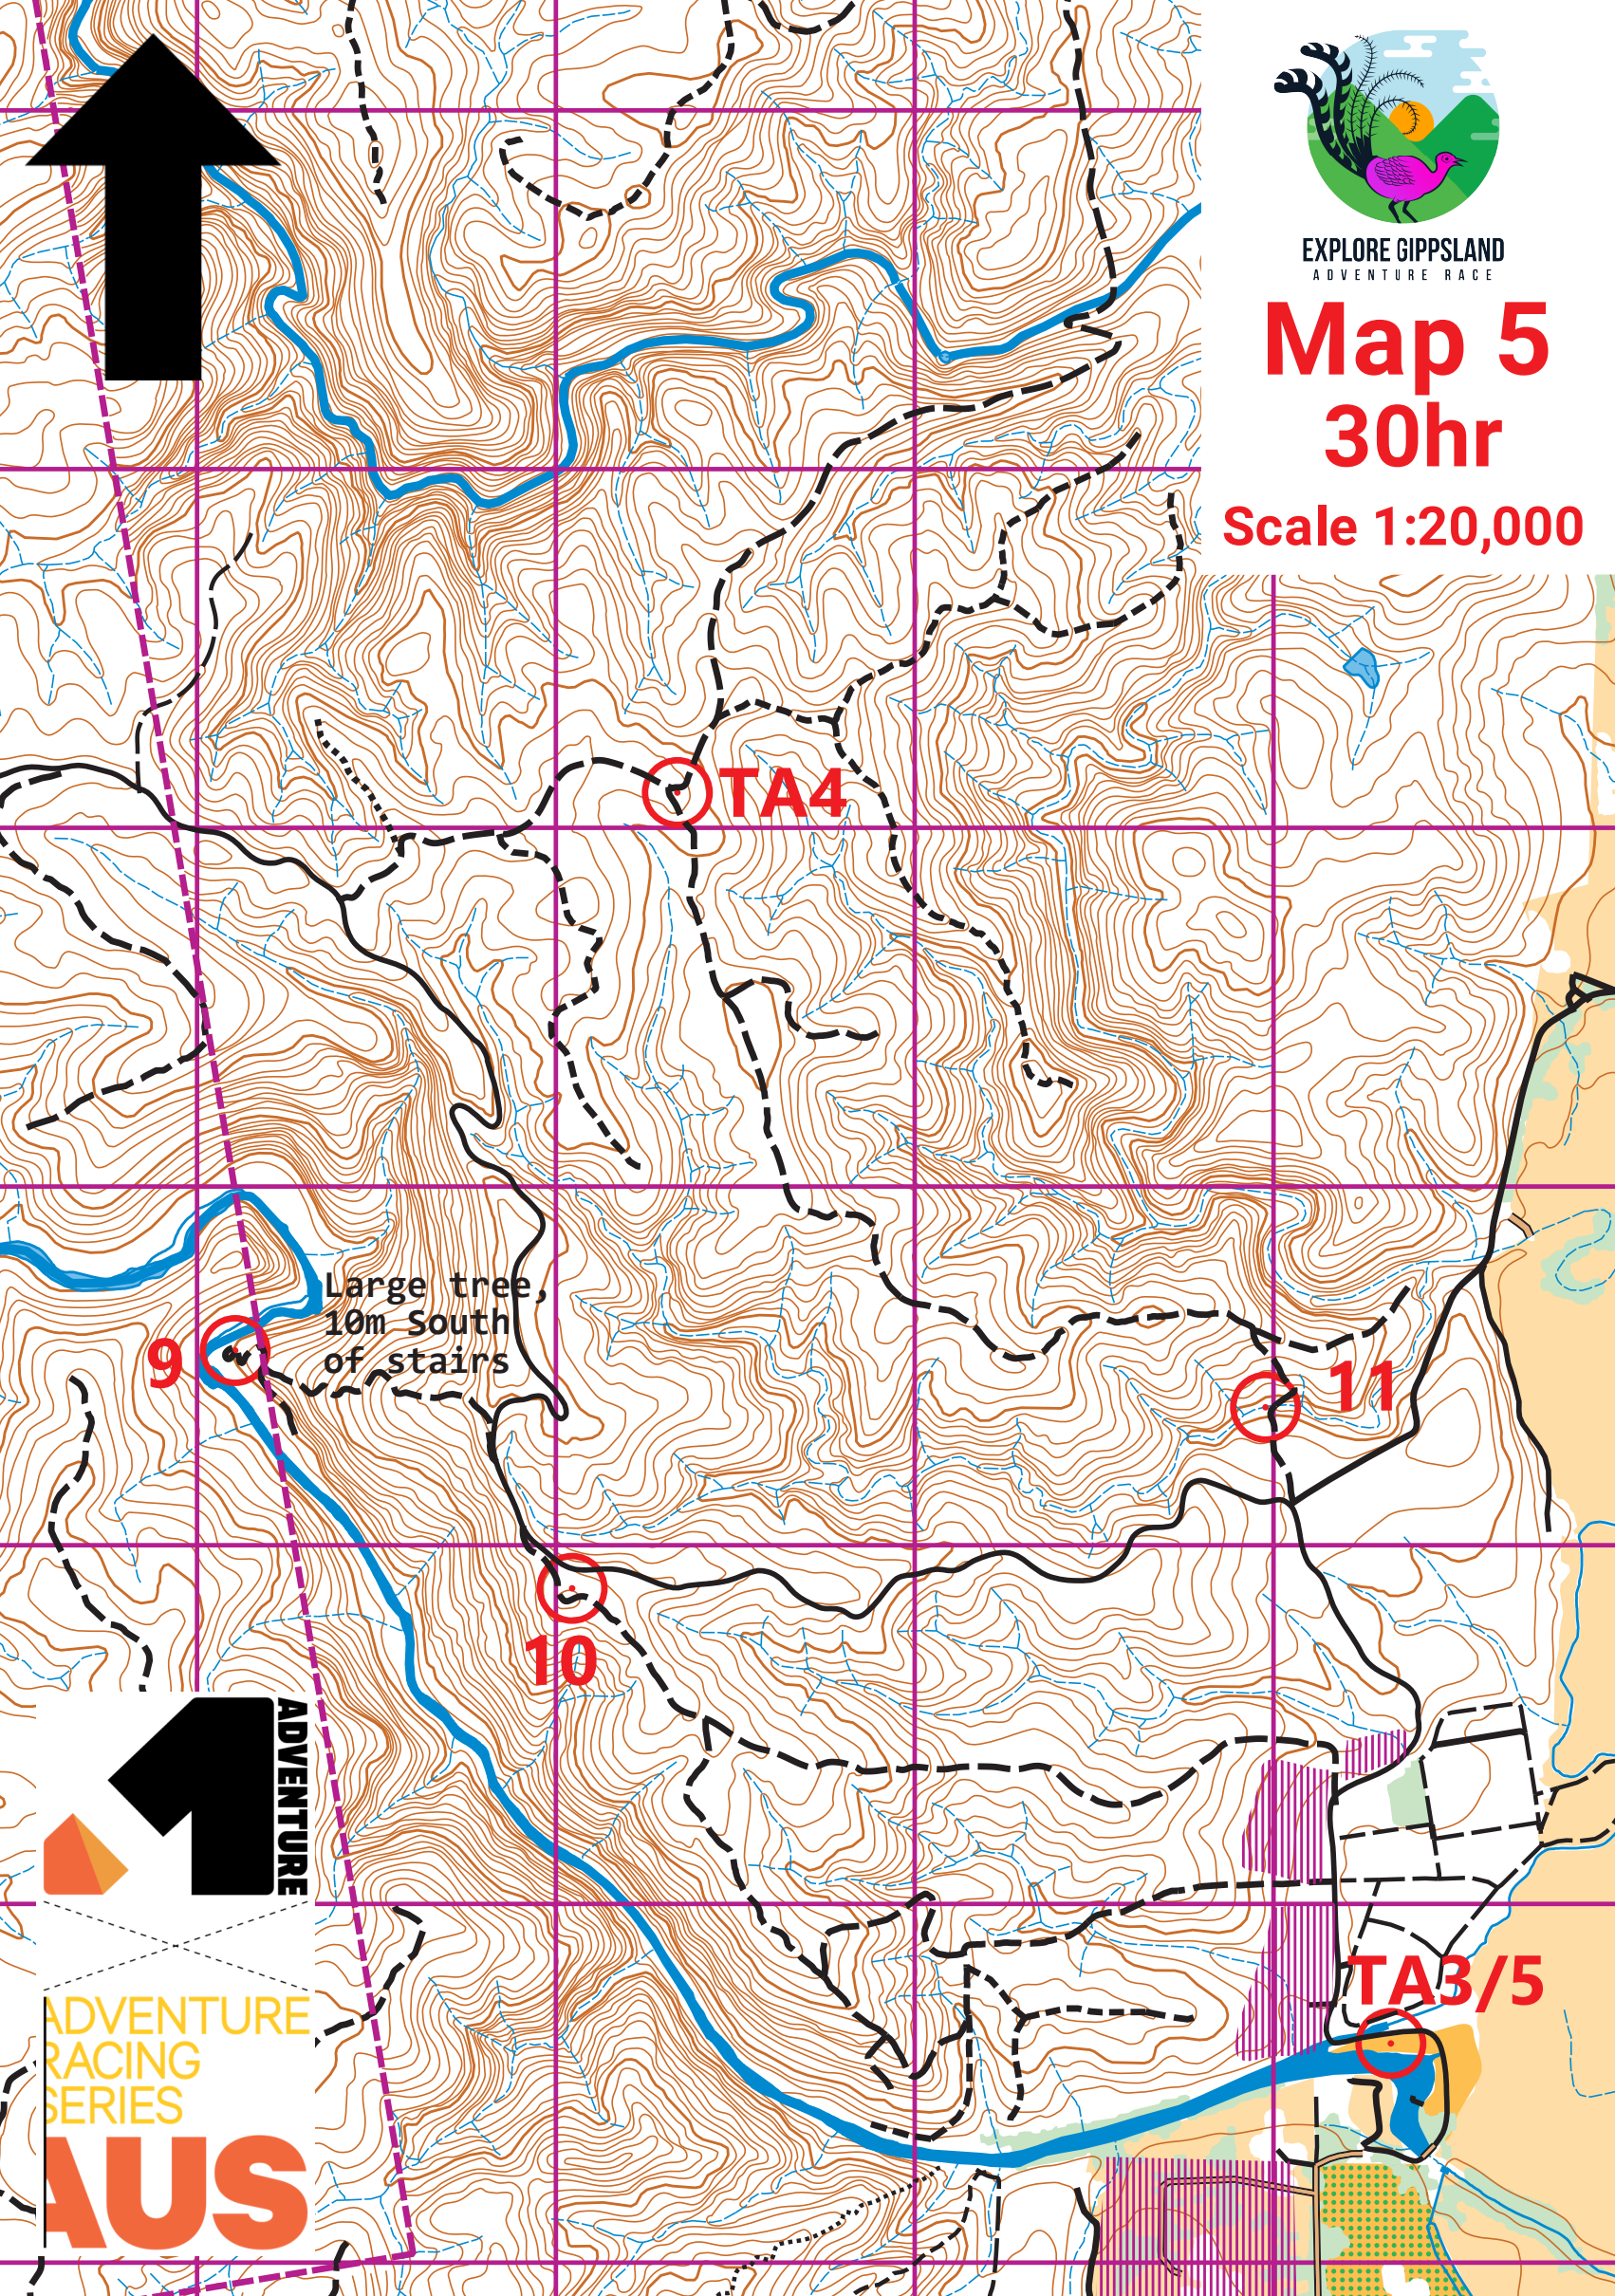

EXPLORE GIPPSLAND  
ADVENTURE RACE

# Map 5 30hr

Scale 1:20,000

Large tree,  
10m South  
of stairs

ADVENTURE  
RACING  
SERIES

# AUS