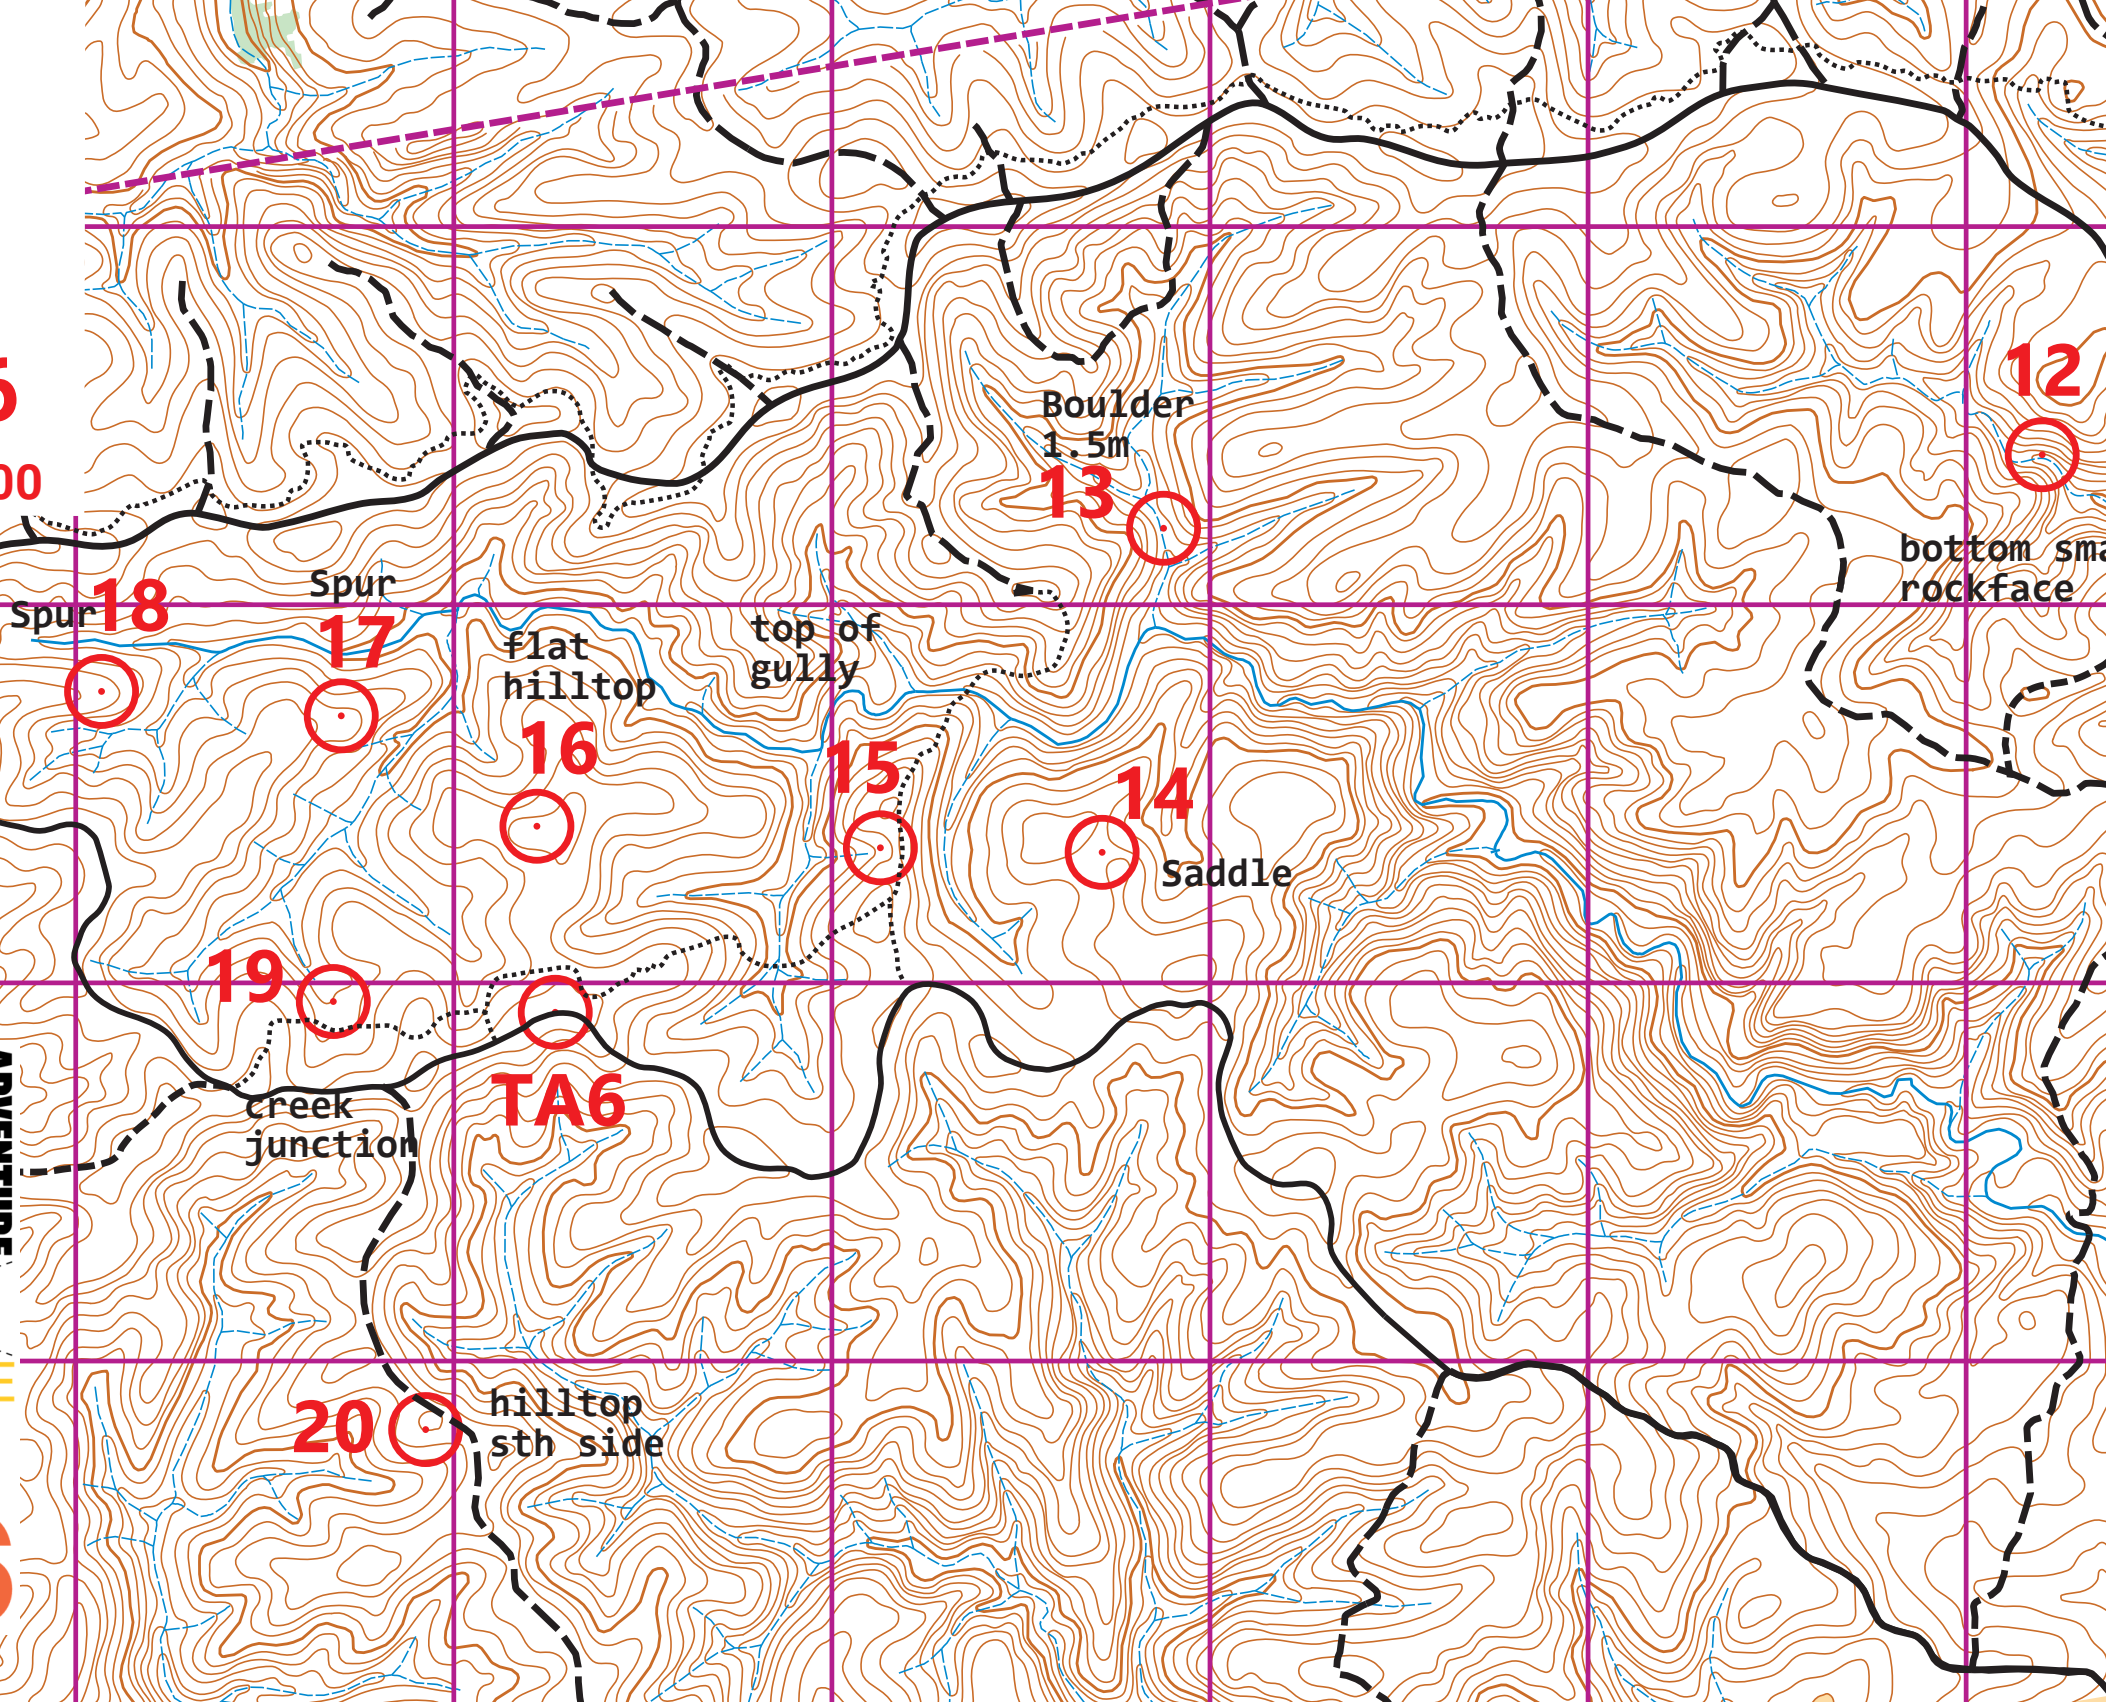

EXPLORE GIPPSLAND
ADVENTURE RACE

Map 6

Scale 1:20,000

ADVENTURE
RACING
SERIES

AUS